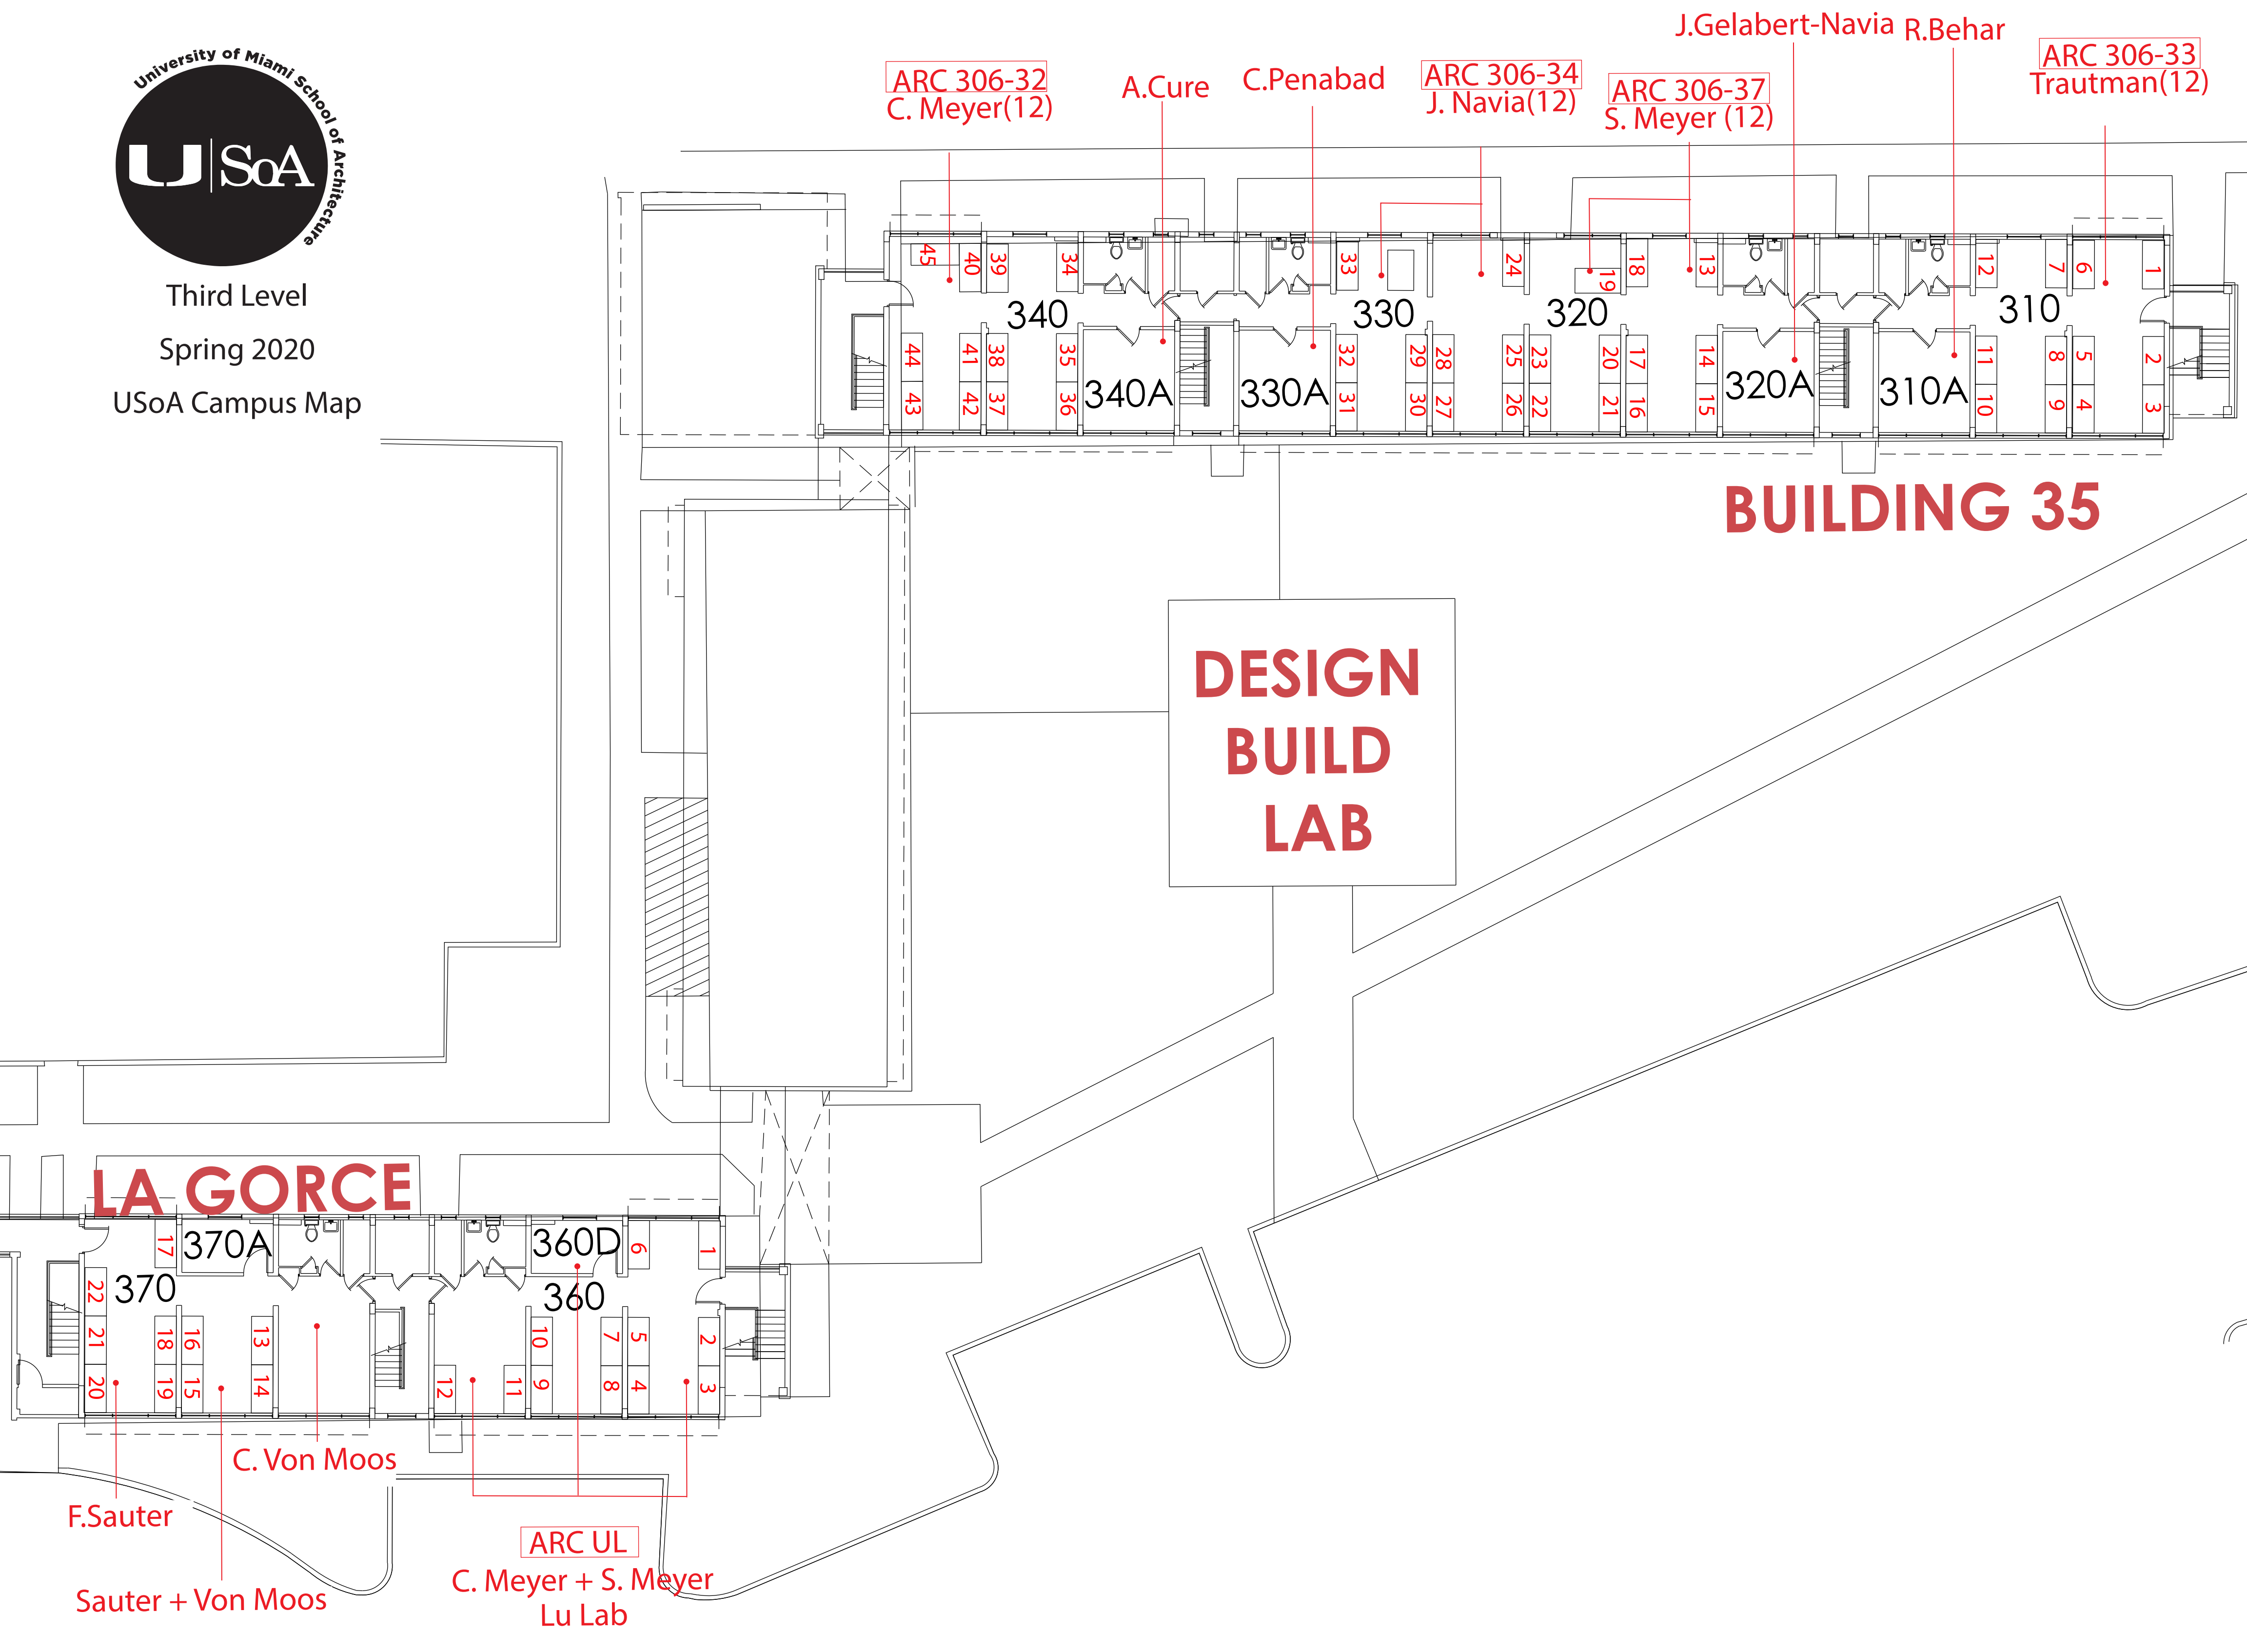

Third Level

Spring 2020

USoA Campus Map

NOTE: Desks 2, 3 and 22 are not currently in the location shown in the document (Room 340, Building 49) but numbers will remain the same

Third Level
Spring 2020
USoA Campus Map

BUILDING 35

DESIGN BUILD LAB

LA GORCE