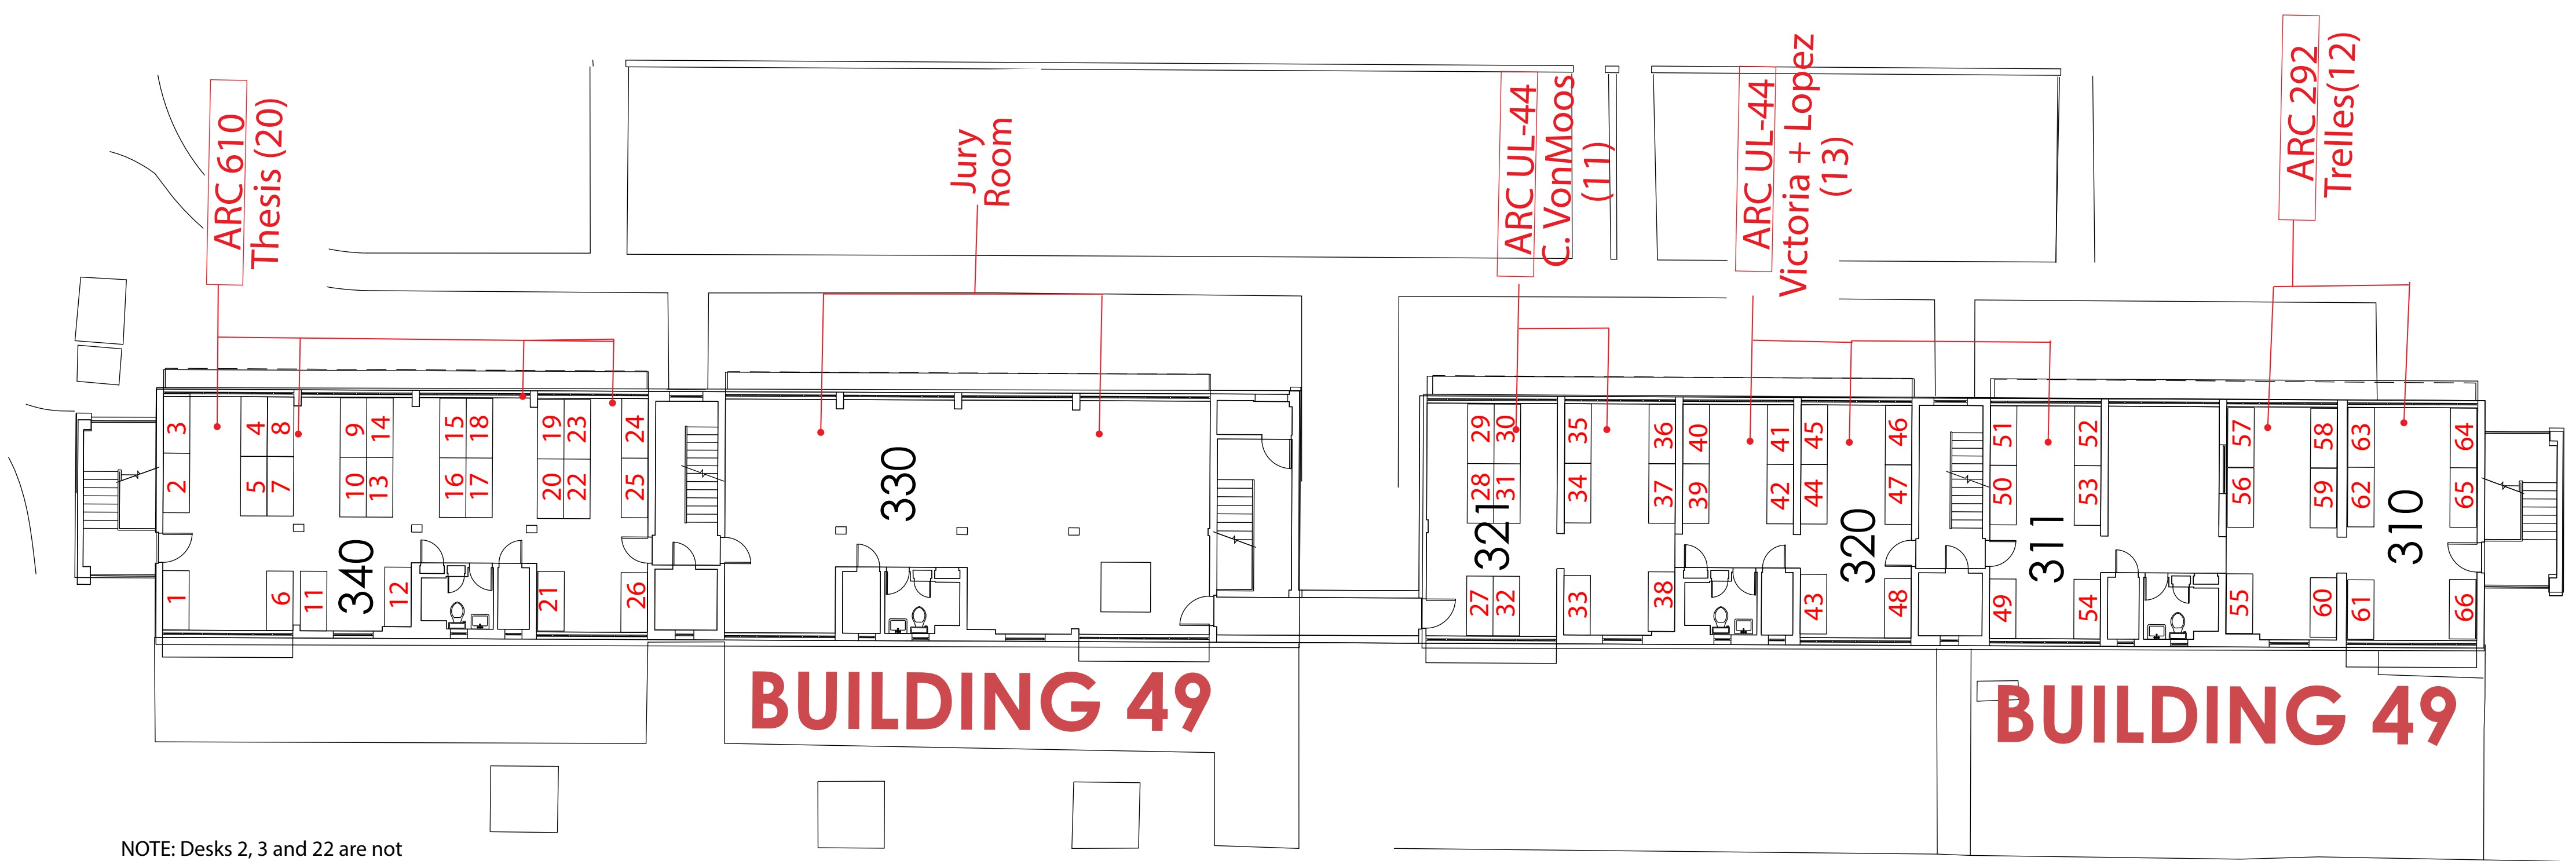

Third Level

Spring 2020

USoA Campus Map

NOTE: Desks 2, 3 and 22 are not currently in the location shown in the document (Room 340, Building 49) but numbers will remain the same

Third Level
Spring 2020
USoA Campus Map

BUILDING 35

DESIGN BUILD LAB

LA GORCE